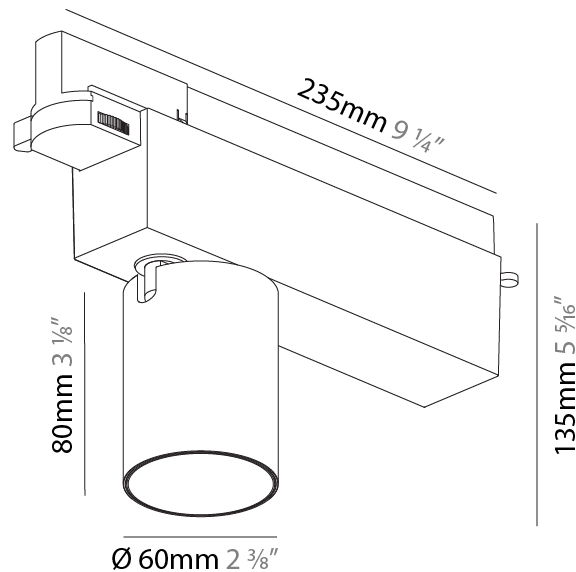

GENERAL

Series: Centriq
Subseries: Centriq 60
Brand: Prolicht
Division: Architectural
Mounting Type: Track
Mounting Location: Ceiling
Subcategory: Spots

PHYSICAL

Shape: Cylinder
Diameter (mm): 60
Diameter (in): 2 3/8
Length (mm): 235
Length (in): 9 1/4
Height (mm): 135
Height (in): 5 5/16
Light Distribution: Adjustable / Direct
Weight (kg): 0.897
Weight (lbs): 1.977
Installation Requirement: Track or profile system
Fixture Finish: SSR / BKV / CWI / CRY / HAB / UFT / ITA / RUA / FTG / MYG / LOD / PUS / FRO / FUP / KIA / POP / BLS / SPG / MEY / GOH / GUM / CHC / COM / ABZ / JAG / OBR / MOS / ROR
Fixture Material: Aluminum

ELECTRICAL

Lamp Type: LED (Zhaga Standard)
Input Wattage (W): 14
Total Output Wattage (W): 12.5
Dimming: Tri-Mode (Non-Dimming and Phase Dimming (120Vac only) and 0-10V Dimming)
Driver Included: Yes
Driver Location: Integrated
Driver Type: Constant Current - Universal
Driver Class: Class 2
Input Voltage (V): 120 - 277
Constant Current (MA): 350

LED

Number of LEDs: 1
Color Temperature (°K): 2700 / 3000 / 3500 / 4000
Max. Delivered Lumen (lm): 940 / 980 / 1029 / 1050
Nominal Lumen (lm): 1386 / 1438 / 1511 / 1542
CRI: >90 CRI
Lamp Life (hrs): 50000
Upon Request: Special Color Temperature Special Led

OPTICAL

Reflector: 20 / 40 / 60
Adjustability: Rotational 340°; Tilt 90°
Upon Request: Special Beam Angles

RATINGS AND CERTIFICATIONS

Certified By: Certified for North American Standards
IP rating: IP20