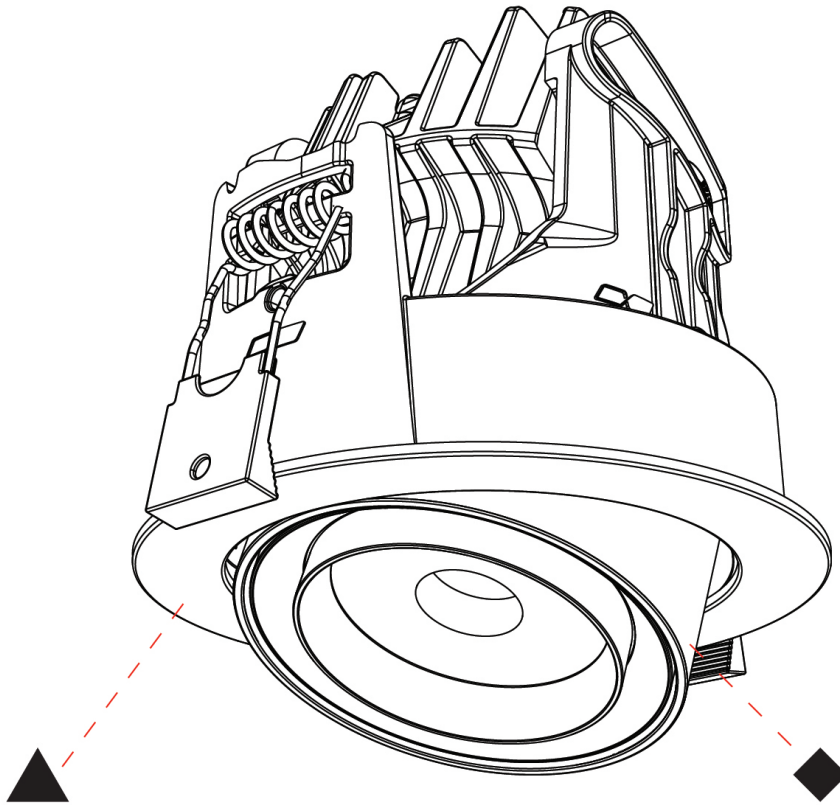

CENTRIQ ROUND FLEX ADJUSTABLE RECESSED

A35980-

PROJECT _____

TYPE _____

SPECIFIER _____

QUANTITY _____

DATE _____

A