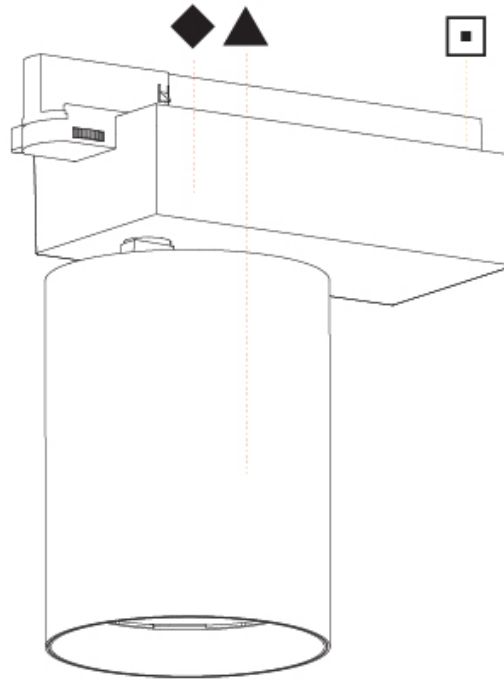

CENTRIQ 125 TRACK

A3T027-

PROJECT

TYPE

SPECIFIER

QUANTITY

DATE

A