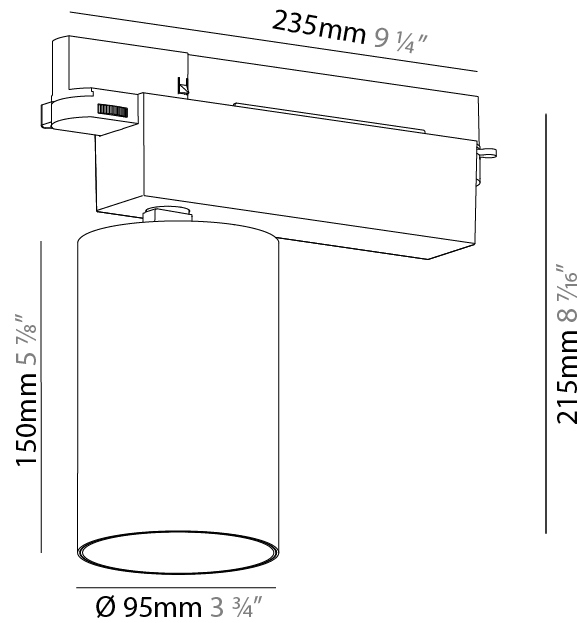

GENERAL

Series: Centriq
Subseries: Centriq 95
Brand: Prolicht
Division: Architectural
Mounting Type: Track
Mounting Location: Ceiling
Subcategory: Spots

PHYSICAL

Shape: Cylinder
Diameter (mm): 95
Diameter (in): 3 3/4
Length (mm): 235
Length (in): 9 1/4
Height (mm): 150
Height (in): 5 7/8
Light Distribution: Adjustable / Direct
Weight (kg): 1.495
Weight (lbs): 3.3
Fixture Finish: SSR / BKV / CWI / CRY / HAB / UFT / ITA / RUA / FTG / MYG / LOD / PUS / FRO / FUP / KIA / POP / BLS / SPG / MEY / GOH / GUM / CHC / COM / ABZ / JAG / OBR / MOS / ROR
Fixture Material: Aluminum

ELECTRICAL

Lamp Type: LED (Zhaga Standard)
Input Wattage (W): 18
Total Output Wattage (W): 16.4
Dimming: Tri-Mode (Non-Dimming and Phase Dimming (120Vac only) and 0-10V Dimming)
Driver Included: Yes
Driver Location: Integrated
Driver Type: Constant Current - Universal
Driver Class: Class 2
Input Voltage (V): 120 - 277
Constant Current (MA): 500

LED

Number of LEDs: 1
Color Temperature (°K): 2700 / 3000 / 3500 / 4000
Max. Delivered Lumen (lm): 1567 / 1666 / 1719 / 1754
Nominal Lumen (lm): 2271 / 2414 / 2491 / 2542
CRI: >90 CRI
Lamp Life (hrs): 50000
Upon Request: Special Color Temperature Special Led

OPTICAL

Reflector: 18 / 26 / 40
Adjustability: Rotational 340°; Tilt 90°
Upon Request: Special Beam Angles

RATINGS AND CERTIFICATIONS

Certified By: Certified for North American Standards
IP rating: IP20