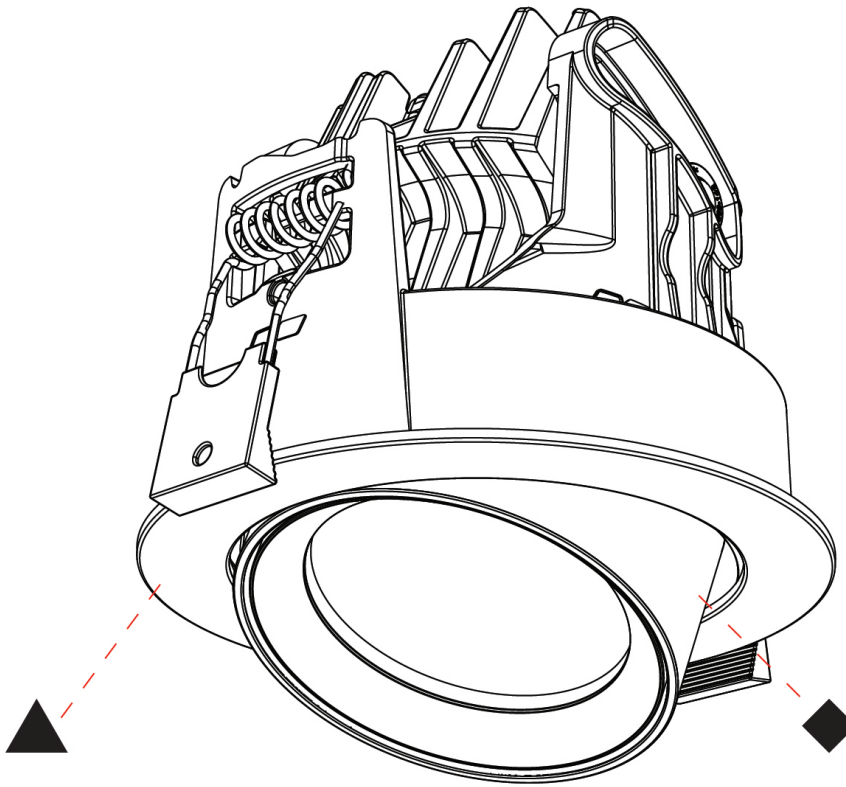

CENTRIQ ROUND ADJUSTABLE RECESSED

A35976-

PROJECT

TYPE

SPECIFIER

QUANTITY

DATE

A