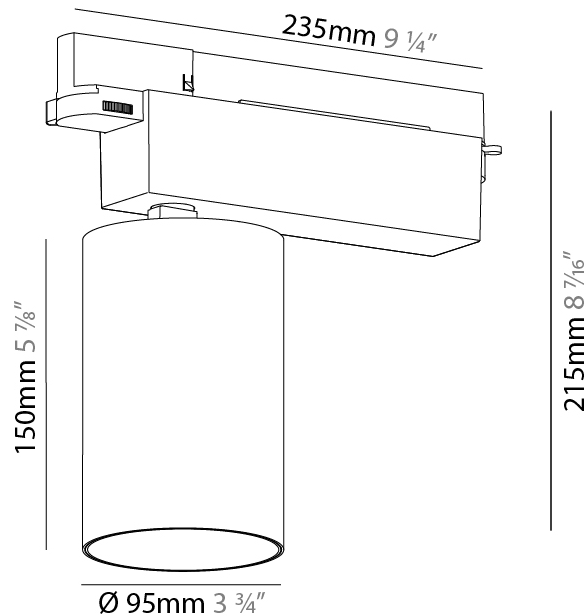

GENERAL

Series: Centriq
Subseries: Centriq 95
Brand: Prolicht
Division: Architectural
Mounting Type: Track
Mounting Location: Ceiling
Subcategory: Spots

PHYSICAL

Shape: Cylinder
Diameter (mm): 95
Diameter (in): 3 3/4
Length (mm): 235
Length (in): 9 1/4
Height (mm): 150
Height (in): 5 7/8
Light Distribution: Adjustable / Direct
Weight (kg): 1.4
Weight (lbs): 3.08
Fixture Finish: SSR / BKV / CWI / CRY / HAB / UFT / ITA / RUA / FTG / MYG / LOD / PUS / FRO / FUP / KIA / POP / BLS / SPG / MEY / GOH / GUM / CHC / COM / ABZ / JAG / OBR / MOS / ROR
Fixture Material: Aluminum

ELECTRICAL

Lamp Type: LED (Zhaga Standard)
Input Wattage (W): 12/ 15
Total Output Wattage (W): 10.8 / 13.5
Dimming: Tri-Mode (Non-Dimming and Phase Dimming (120Vac only) and 0-10V Dimming)
Driver Included: Yes
Driver Location: Integrated
Driver Type: Constant Current - Universal
Driver Class: Class 2
Input Voltage (V): 120 - 277
Constant Current (MA): 350

LED

Number of LEDs: 1
Color Temperature (°K): 2700 / 3000 / 3500 / 4000
Max. Delivered Lumen (lm): 830 / 930 / 1009 / 1030
Nominal Lumen (lm): 960 / 1070 / 1157 / 1180
CRI: >90 CRI
Lamp Life (hrs): 50000
Upon Request: Special Color Temperature Special Led

OPTICAL

Beam Angle: 8
Adjustability: Rotational 340°; Tilt 90°
Upon Request: Special Beam Angles

RATINGS AND CERTIFICATIONS

Certified By: Certified for North American Standards
IP rating: IP20