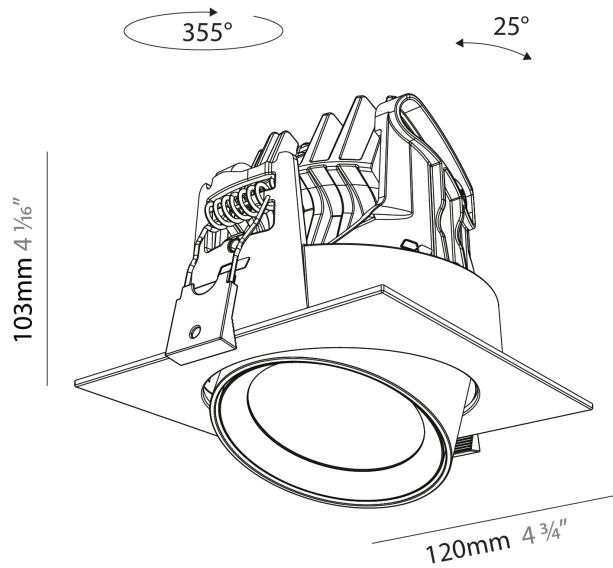

PHYSICAL

Shape: Cylinder
Diameter (mm): 120
Diameter (in): 4 3/4
Length (mm): 120
Length (in): 4 3/4
Height (mm): 105
Height (in): 4 1/8
Min. Recessing Depth (mm): 120
Min. Recessing Depth (in): 4 3/4
Light Distribution: Adjustable / Direct
Weight (kg): 0.665
Diffuser: Lens Pack - No Lens / Opal / Linear Spread Lens / Honeycomb / Spread Lens
Fixture Finish: SSR / BKV / CWI / CRY / HAB / UFT / ITA / RUA / FTG / MYG / LOD / PUS / FRO / FUP / KIA / POP / BLS / SPG / MEY / GOH / GUM / CHC / COM / ABZ / JAG / OBR / MOS / ROR
Fixture Material: Aluminum
Cut-out Measurements: Dia. 112mm / 4 7/16"

ELECTRICAL

Lamp Type: LED (Zhaga Standard)
Input Wattage (W): 34
Total Output Wattage (W): 30.9
Dimming: Tri-Mode (Non-Dimming and Phase Dimming (120Vac only) and 0-10V Dimming)
Driver Included: Yes
Driver Location: Recessed Housing
Driver Type: Constant Current - Universal
Driver Class: Class 2
Input Voltage (V): 120 - 277
Constant Current (MA): 900

LED

Color Temperature (°K): 2700 / 3000 / 3500 / 4000
Max. Delivered Lumen (lm): 2434 / 2534 / 2643 / 2768
Nominal Lumen (lm): 2788 / 2903 / 3027 / 3170
CRI: >90 CRI
Lamp Life (hrs): 50000

OPTICAL

Reflector°: 24 / 36 / 54
Adjustability: Rotational 350° / Tilt 25°

RATINGS AND CERTIFICATIONS

Certified By: CSA Certified to UL and CSA Standards
IP rating: IP20